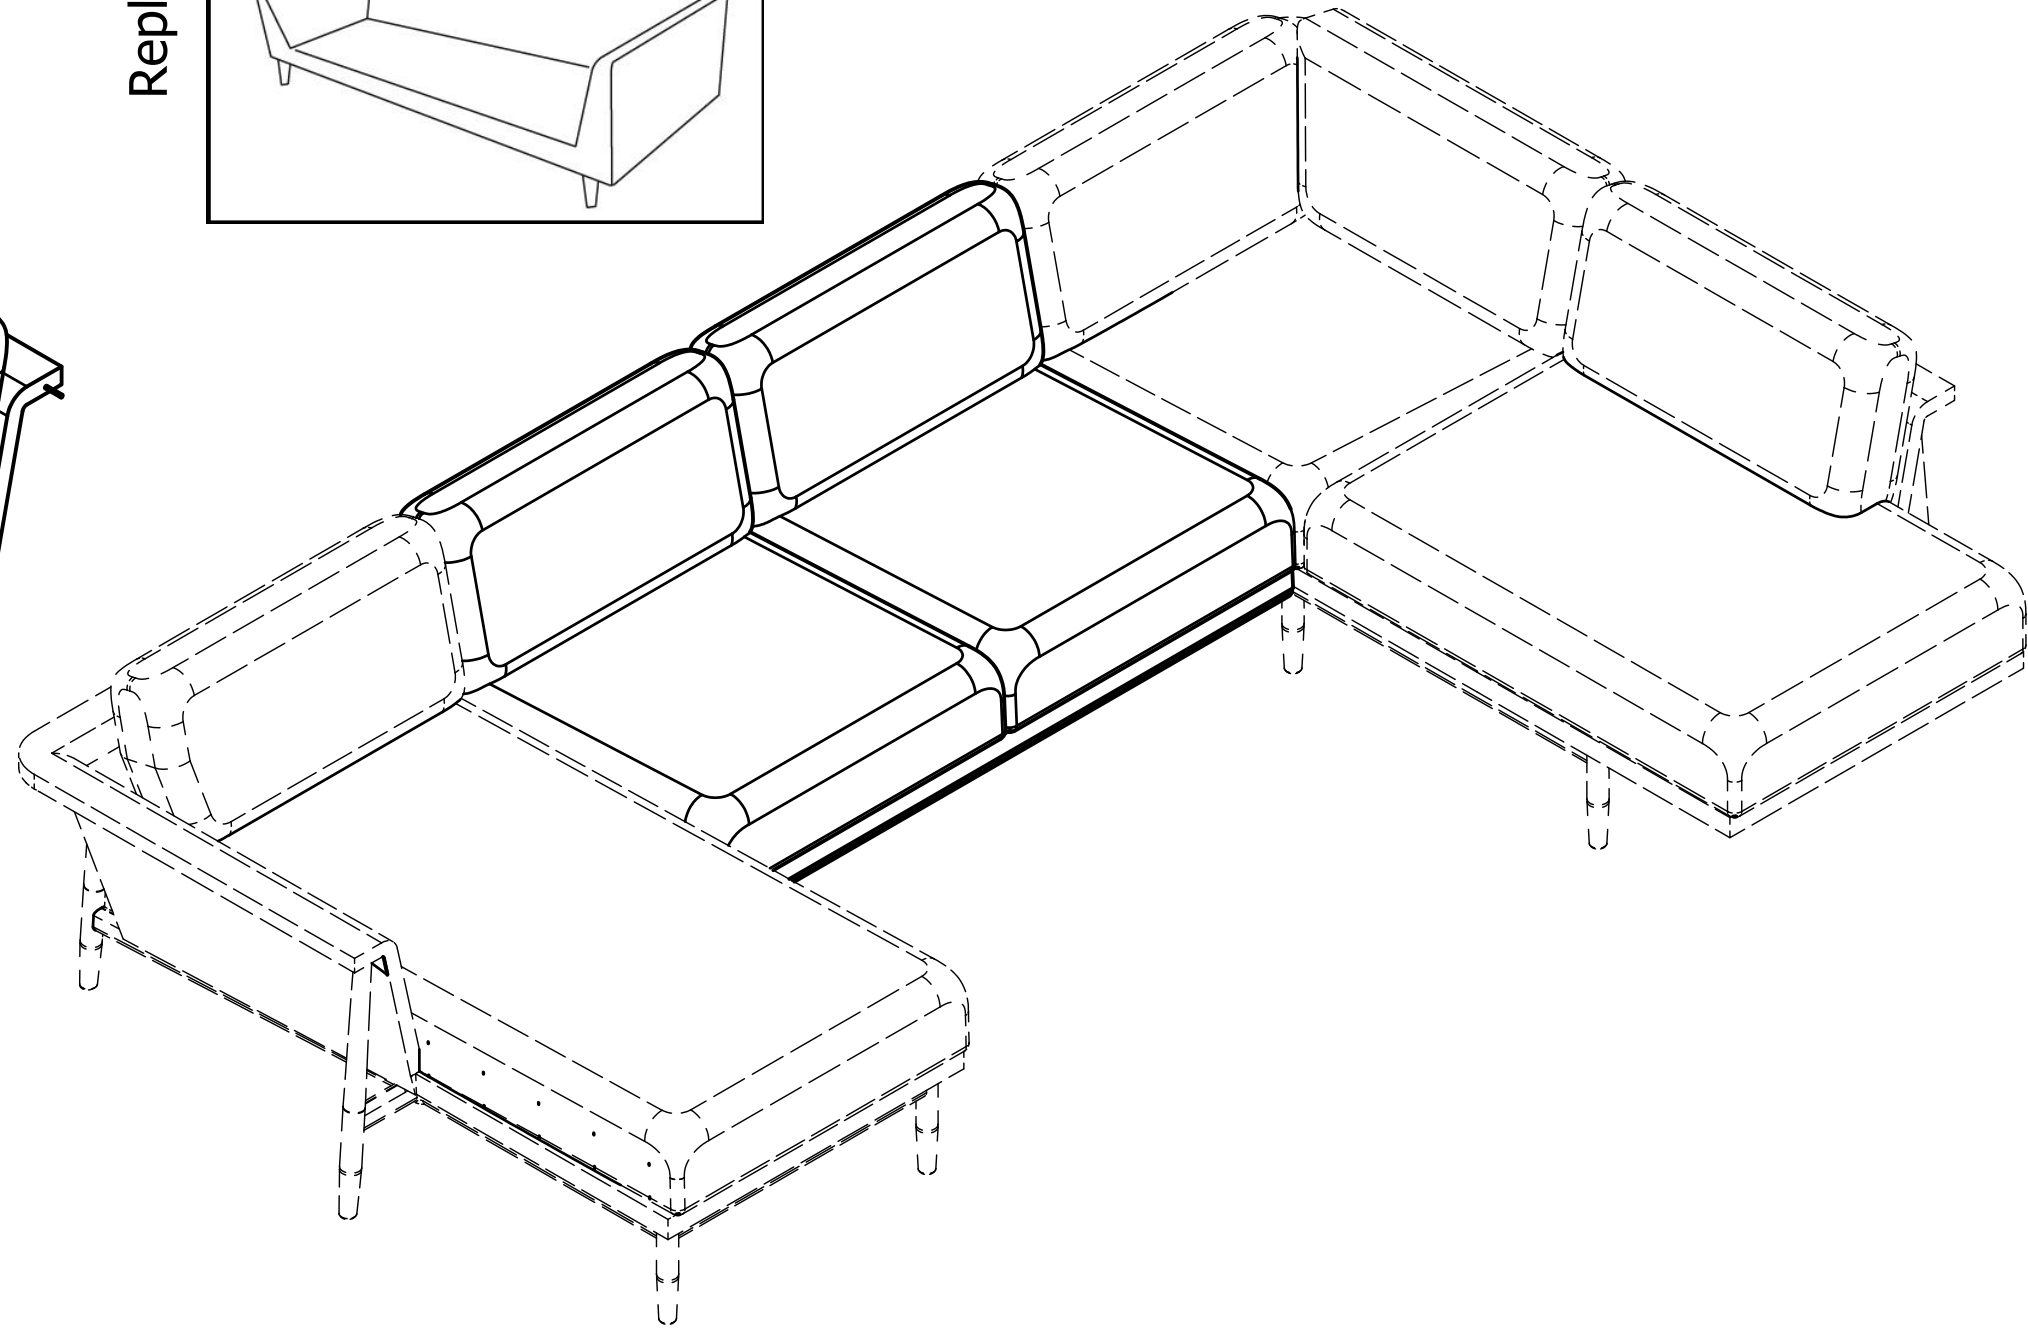

norrgavel

Skalsoffa 100 / 3seater middle

Replaceable cover

A  5x70 x2	B  8x80 x4	C  8x22 x8	D  M8 x4	E  10x40 x4	F  L-5 x1	G  R13 x1
--	--	--	--	---	---	---