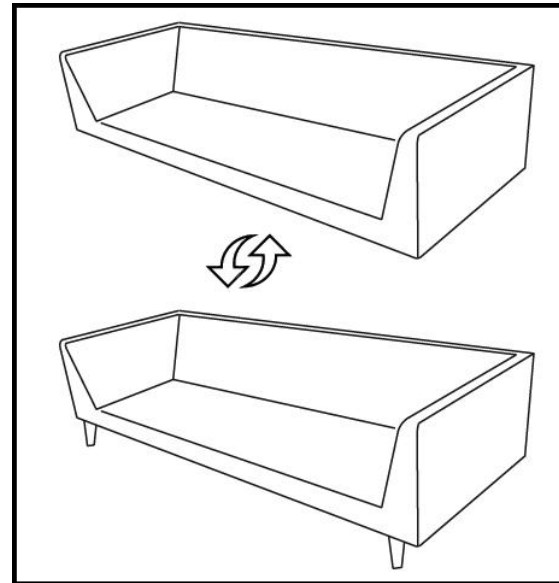

norrgavel

Skalsoffa 100 / 3seater middle

Replaceable cover

A  5x70 x2	B  8x80 x4	C  8x22 x8	D  M8 x4	E  10x40 x4	F  L-5 x1	G  R13 x1
--	--	--	--	---	---	---